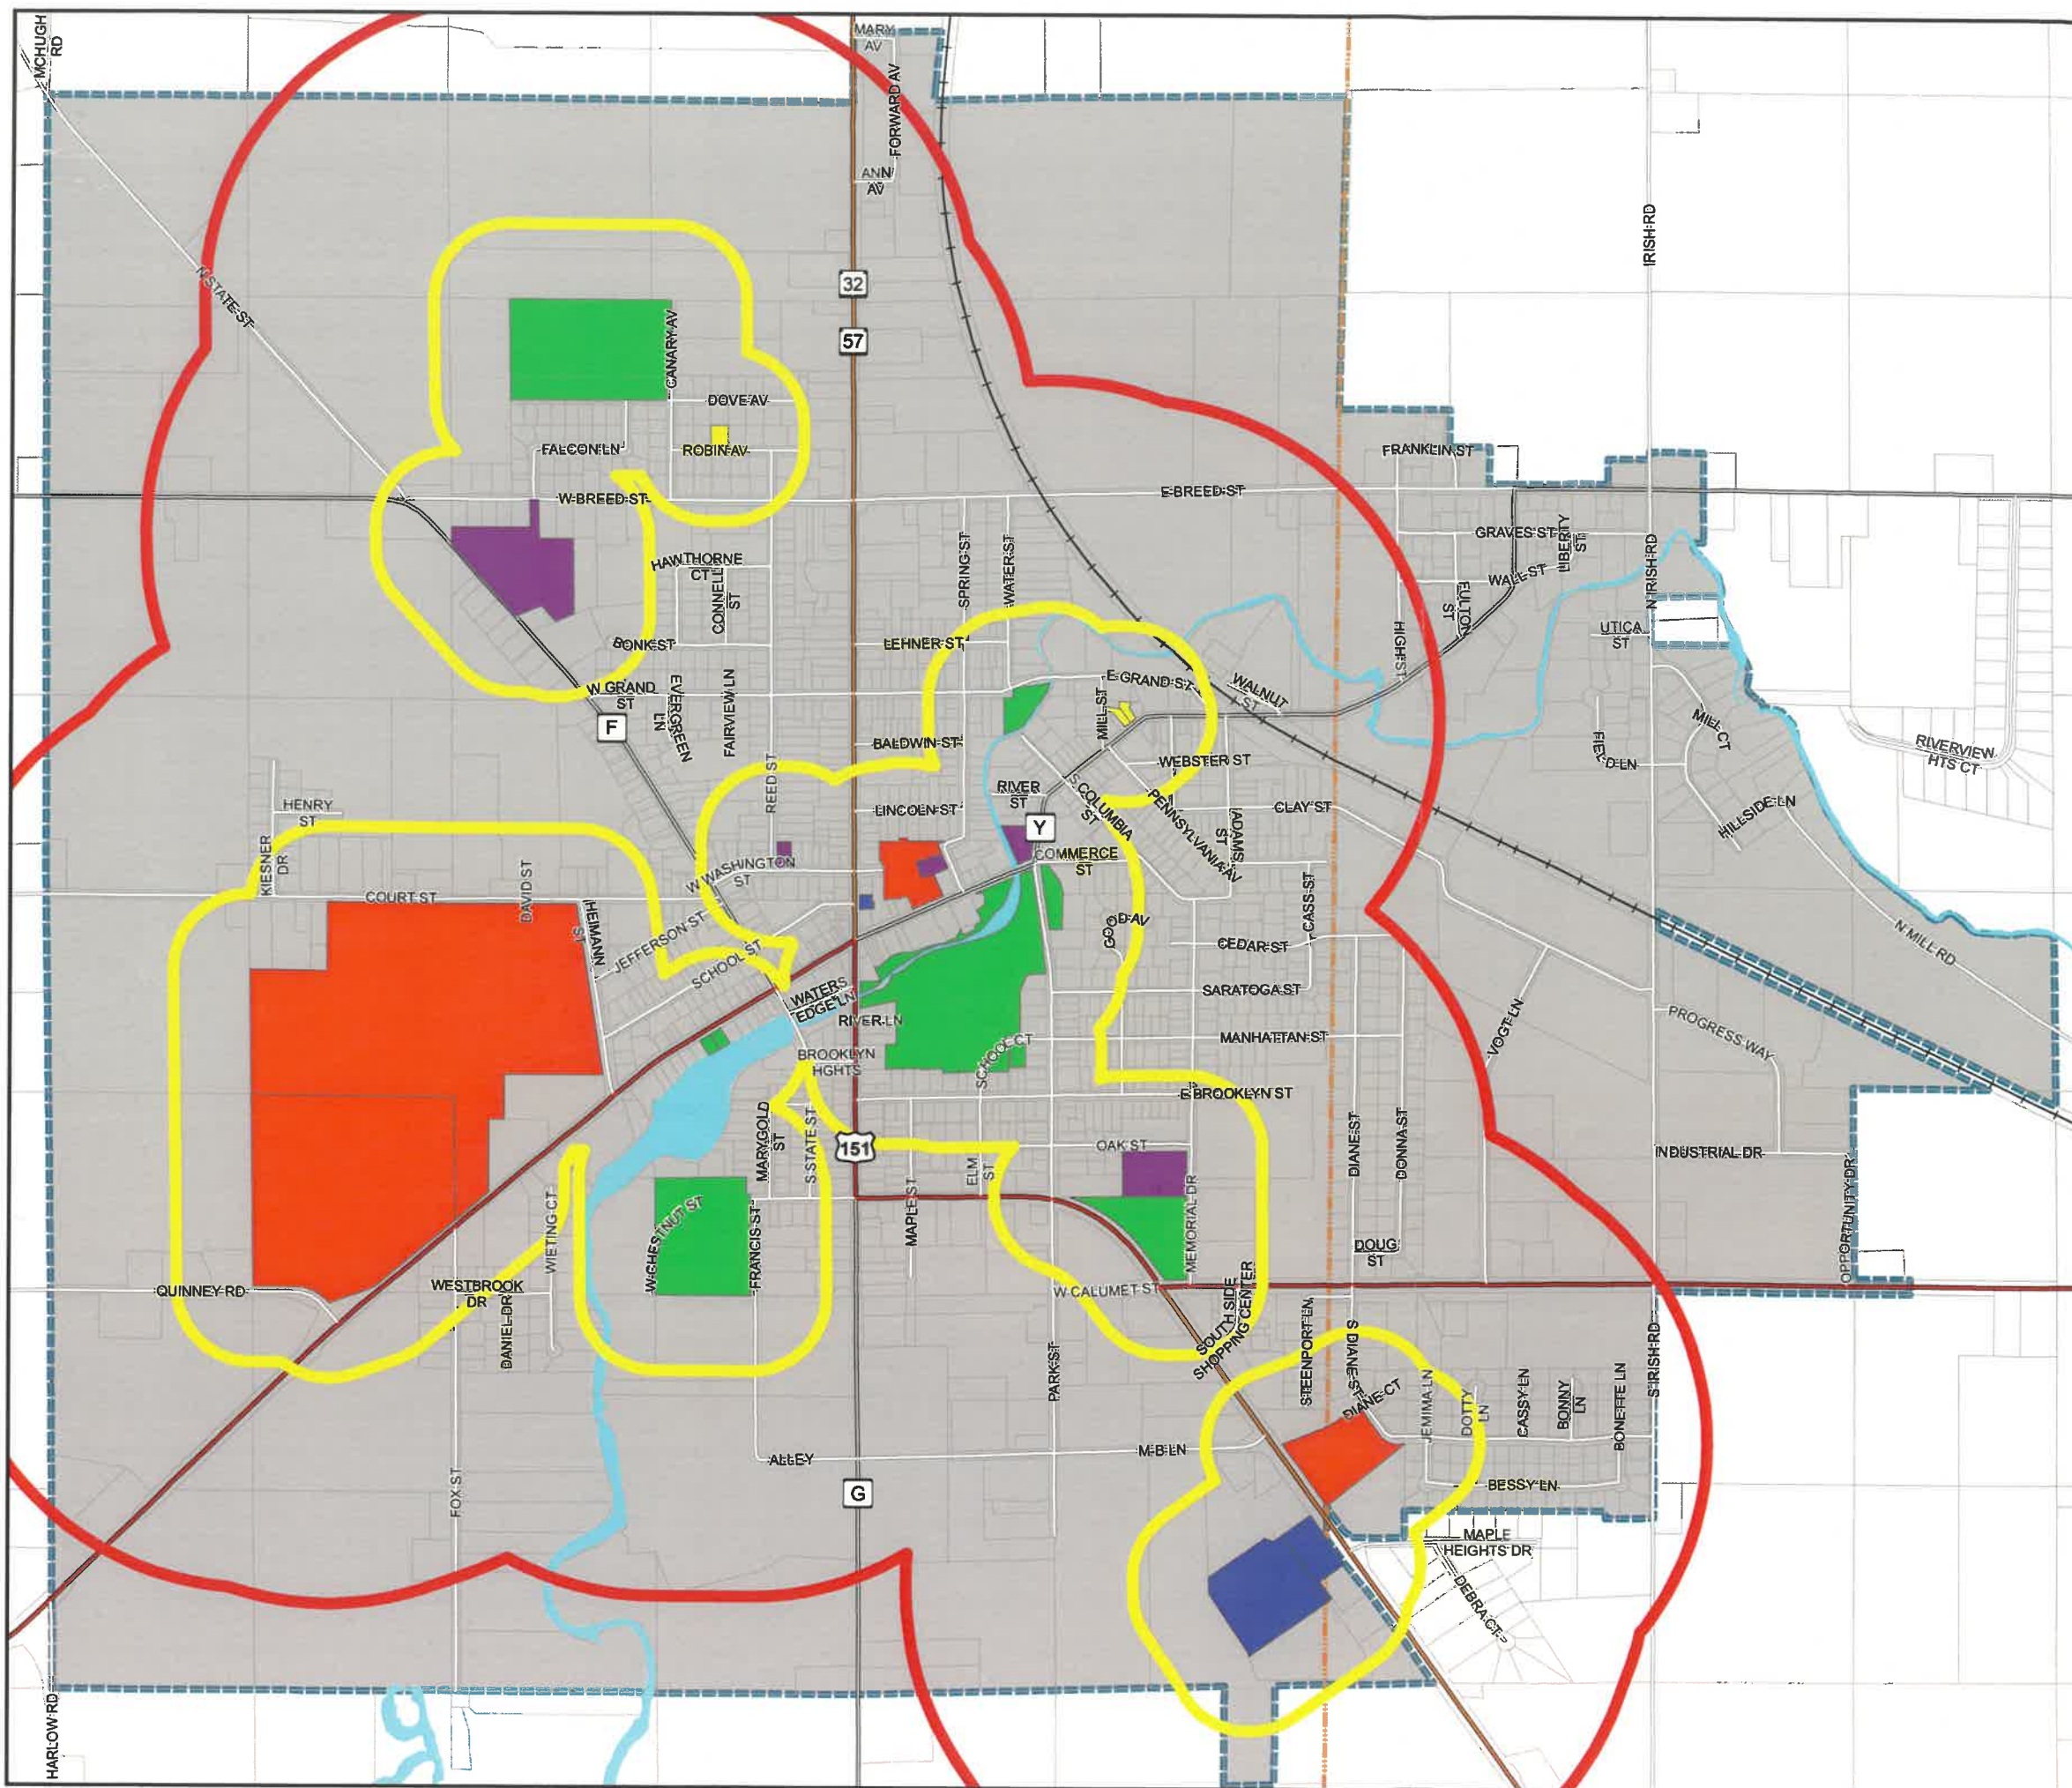

# City of Chilton Sexual Offender Residency Restrictions

Calumet County, Wisconsin

	Railroads		Town Boundaries
	Federal Highways		Church
	State Highways		Daycare
	County Highways		Park
	Local Roads		School
	Municipal Streets		Theater
	Manitowoc River		2000 Ft Buffer
	Parcel Boundary		500 Ft Buffer
	City Boundary		

**Disclaimer:**  
 This map is neither a legally recorded map nor a survey and is not intended to be used as such. Calumet County does not guarantee the accuracy, current status, or completeness of the material contained herein and is not responsible for any misuse or misrepresentation of this information or its derivatives. In no event shall Calumet County become liable to users of this data for any loss arising from the use or misuse of these mapped data. The tax parcel data is compiled from official records, including survey plats and deeds, but only contains the information required for Calumet County business. Original recorded source documents located in the county courthouse should be used for legal or survey purposes.

Map Date: 8/2015  
 Calumet County Land Information Office  
<http://www.calumetmaps.com>